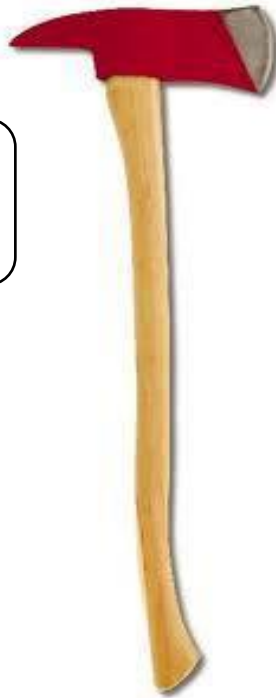

TECHNICAL SPECIFICATIONS

FIRE SUITS

IMPERIAL ARMOUR'S AXE

OVERVIEW:

The **IMPERIAL ARMOUR'S** – Pick Head Axe is an extremely useful accessory for all fire fighters and is known as the axe that is made to be abused.

KEY ELEMENTS:

OFTEN DECORATED IN VIVID COLOURS
IN ORDER TO MAKE IT EASILY VISIBLE
DURING AN EMERGENCY

A PICK SHAPED POINTED
POLL OPPOSITE THE CUTTING
EDGE

PRIMARILY USED FOR
BREAKING DOWN DOORS
AND WINDOWS.